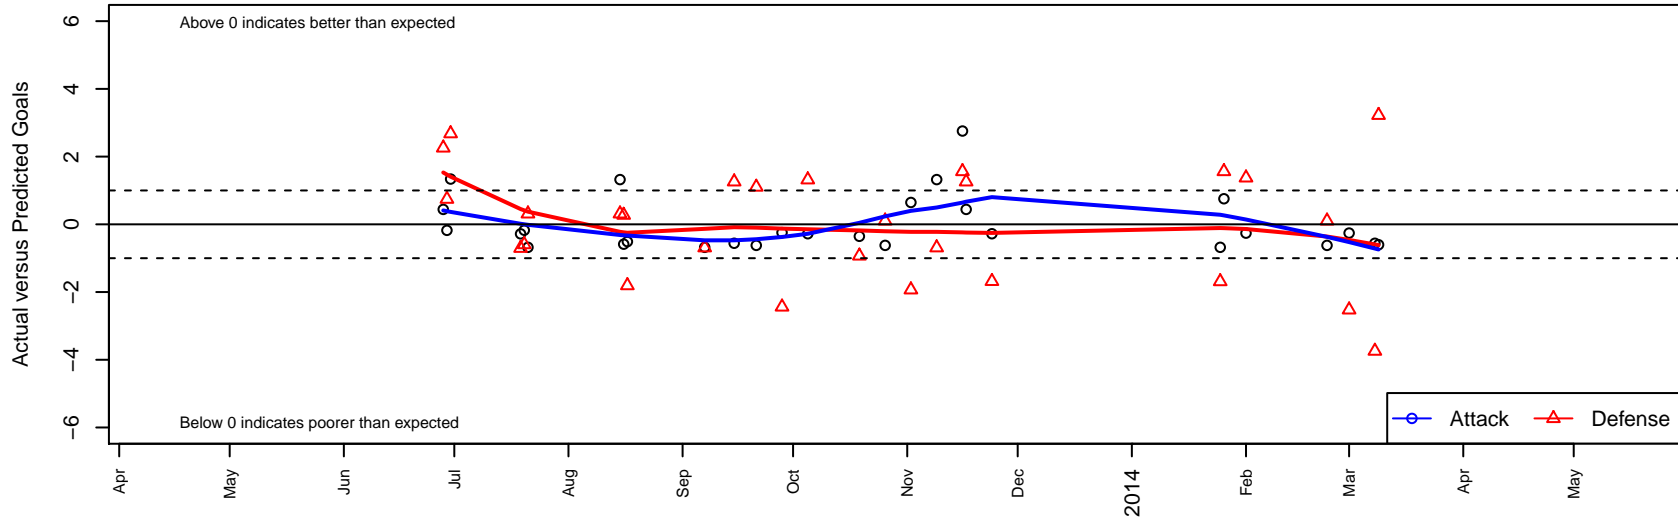

NWN White B99

NW Nationals
 Mountlake Terrace, WA
 B99 total strength=638
 attack=0.62 defense=0.52
 fall league = RCL B99 Div 5, Spr RCL B99 Div :
 alt names used:
 NW Nationals White
 NORTHWEST NATIONALS B99 U14 WHITE (\
 NORTHWEST NATIONALS NWN 99 WHITE (V
 NWN B99 White C

Venues played:
 RVS Classic BU14
 Nike Crossfire Challenge Bronze U14
 Bigfoot Silver U14
 RCL B99 Div 5
 Spr RCL B99 Div 5

NWN White B99
 Dots are actual minus expected GF (blue circles) and GA (red triangles).
 Blue line is smoothed change in attack strength. Red is smoothed change in defense strength.